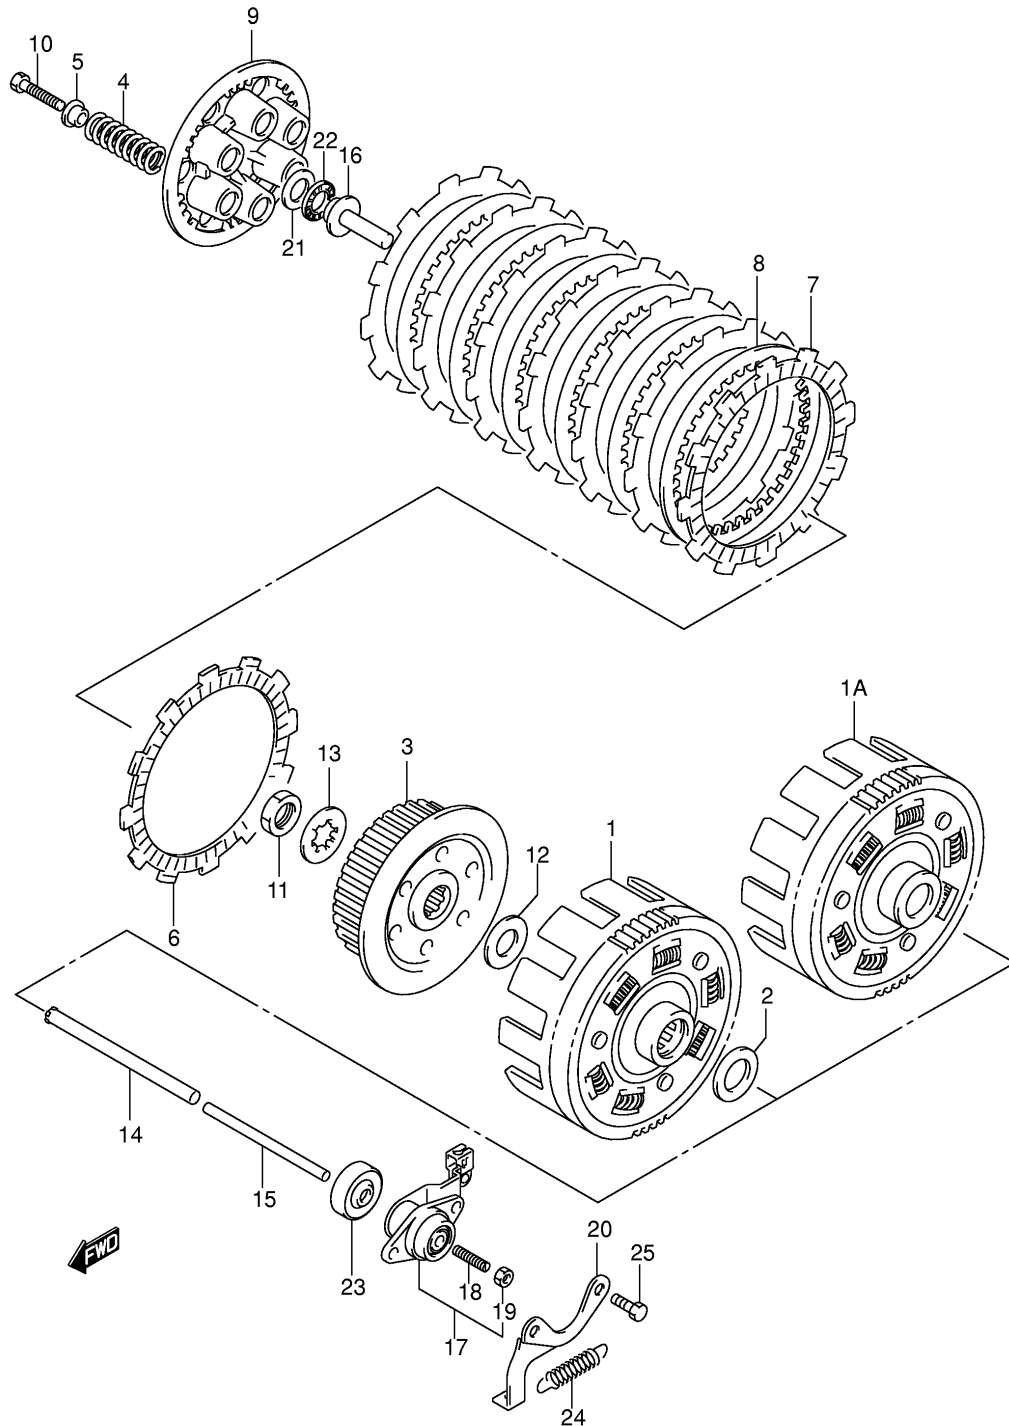

Ref No	Part No	Description
1	21200-20810	Gear Assy, Primary Driven
2	09160-20067	Washer (20x36x3)
3	21411-44101	Hub, Clutch Sleeve
4	21413-20F00	Spring, Clutch
5	21414-01D00	Spacer, Clutch Sleeve Hub
6	21440-19F00	Plate, Clutch Drive
7	21441-37440	Plate, Clutch Drive
8	21451-28C31	Plate, Clutch Driven (t:1.6)
9	21462-14301	Disc, Clutch Pressure
10	09100-06145	Bolt (6x40)
11	09140-20001	Nut
12	09160-20067	Washer (20x36x3)
13	09167-20006	Lock Washer
14	23110-44111	Rod, Push Rh
15	23111-24A01	Rod, Clutch Push Lh
16	23121-44100	Piece, Clutch Push
17	23200-11D00	Screw Assy, Clutch Release
18	09134-06010	. . Screw
19	08310-00067	. . Nut
20	23226-19F00	Support, Clutch Release
21	09160-15045	Washer (15.5x28x1)
22	09263-15003	Bearing (15x28x2)
23	09285-06015	Oil Seal (6x34x5.5)
24	09443-08001	Spring
25	01500-06163	Bolt